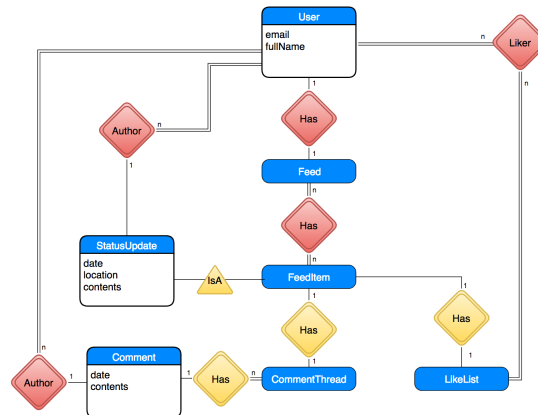

COMPSCI 326 Web Programming

Week 09: ER Diagram Sketches

React

Agenda

- 4:00 – 4:35 ER Diagram Sketches
- 4:35 – 5:10 Team Lightning Data Talks
2 minute presentation on:
 1. 1-2 sentences overviewing your startup's application
 2. 1-2 sentences highlighting the important pieces of data
 3. Overview how your ER diagram captures your applications data
- 5:10-5:15
 - Submit photo of whiteboard to Moodle
 - Erase white boards
 - Return dry-erase markers

Agenda

- 4:00 – 4:35 ER Diagram Sketches
- 4:35 – 5:10 Team Lightning Data Talks
2 minute presentation on:
 1. 1-2 sentences overviewing your startup's application
 2. 1-2 sentences highlighting the important pieces of data
 3. Overview how your ER diagram captures your applications data
- 5:10-5:15
 - Submit photo of whiteboard to Moodle
 - Erase white boards
 - Return dry-erase markers

 Nectarine

 Okra

 Pear

Agenda

- 4:00 – 4:35 ER Diagram Sketches
- 4:35 – 5:10 Team Lightning Data Talks
2 minute presentation on:
 1. 1-2 sentences overviewing your startup's application
 2. 1-2 sentences highlighting the important pieces of data
 3. Overview how your ER diagram captures your applications data
- **5:10-5:15**
 - Submit photo of whiteboard to Moodle
 - Erase white boards
 - Return dry-erase markers