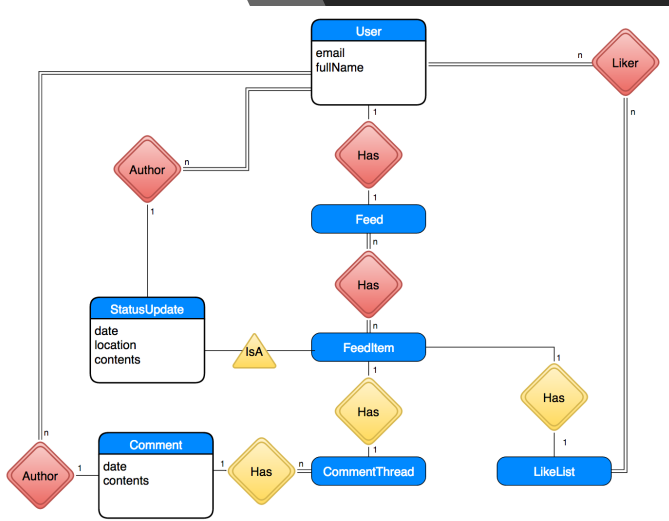

COMPSCI 326 Web Programming

Week 09: ER Diagram Sketches

React

Agenda

- 4:00 – 4:35 ER Diagram Sketches
- 4:35 – 5:10 Team Lightning Data Talks
2 minute presentation on:
 1. 1-2 sentences overviewing your startup's application
 2. 1-2 sentences highlighting the important pieces of data
 3. Overview how your ER diagram captures your applications data
- 5:10-5:15
 - Submit photo of whiteboard to Moodle
 - Erase white boards
 - Return dry-erase markers

Agenda

- 4:00 – 4:35 ER Diagram Sketches
- 4:35 – 5:10 Team Lightning Data Talks
2 minute presentation on:
 1. 1-2 sentences overviewing your startup's application
 2. 1-2 sentences highlighting the important pieces of data
 3. Overview how your ER diagram captures your applications data
- 5:10-5:15
 - Submit photo of whiteboard to Moodle
 - Erase white boards
 - Return dry-erase markers

 Nectarine

 Okra

 Pear

Agenda

- 4:00 – 4:35 ER Diagram Sketches
- 4:35 – 5:10 Team Lightning Data Talks
2 minute presentation on:
 1. 1-2 sentences overviewing your startup's application
 2. 1-2 sentences highlighting the important pieces of data
 3. Overview how your ER diagram captures your applications data
- **5:10-5:15**
 - Submit photo of whiteboard to Moodle
 - Erase white boards
 - Return dry-erase markers