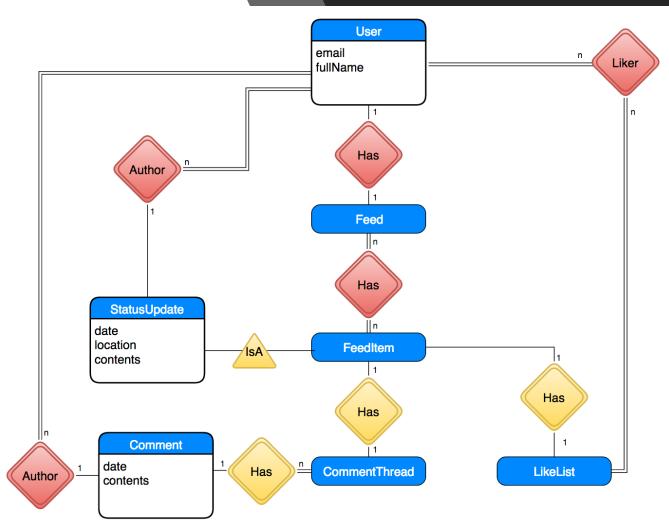

 Fig

 Guava

 Honeydew

 Iceberg

 Jackfruit

 Kiwi

 Lentils

 Mango

 Nectarine

 Okra

 Pear

Agenda

- 4:00 – 4:35 ER Diagram Sketches
- 4:35 – 5:10 Team Lightning Data Talks
2 minute presentation on:
 1. 1-2 sentences overviewing your startup's application
 2. 1-2 sentences highlighting the important pieces of data
 3. Overview how your ER diagram captures your applications data
- **5:10-5:15**
 - Submit photo of whiteboard to Moodle
 - Erase white boards
 - Return dry-erase markers