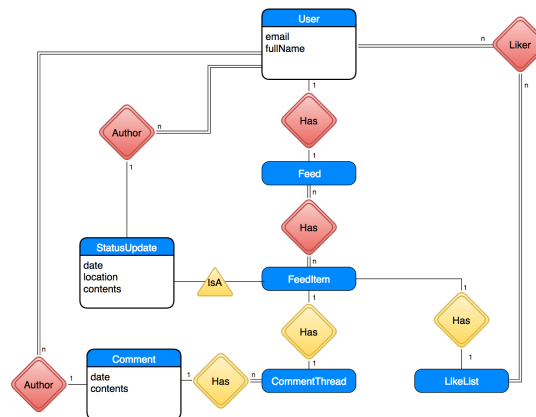

COMPSCI 326 Web Programming

Week 09: ER Diagram Sketches

React

Agenda

- 4:00 – 4:35 ER Diagram Sketches
- 4:35 – 5:10 Team Lightning Data Talks
2 minute presentation on:
 1. 1-2 sentences overviewing your startup's application
 2. 1-2 sentences highlighting the important pieces of data
 3. Overview how your ER diagram captures your applications data
- 5:10-5:15
 - Submit photo of whiteboard to Moodle
 - Erase white boards
 - Return dry-erase markers

Agenda

- 4:00 – 4:35 ER Diagram Sketches
- 4:35 – 5:10 Team Lightning Data Talks
2 minute presentation on:
 1. 1-2 sentences overviewing your startup's application
 2. 1-2 sentences highlighting the important pieces of data
 3. Overview how your ER diagram captures your applications data
- 5:10-5:15
 - Submit photo of whiteboard to Moodle
 - Erase white boards
 - Return dry-erase markers

 Mango

 Nectarine

 Okra

 Pear

Agenda

- 4:00 – 4:35 ER Diagram Sketches
- 4:35 – 5:10 Team Lightning Data Talks
2 minute presentation on:
 1. 1-2 sentences overviewing your startup's application
 2. 1-2 sentences highlighting the important pieces of data
 3. Overview how your ER diagram captures your applications data
- **5:10-5:15**
 - Submit photo of whiteboard to Moodle
 - Erase white boards
 - Return dry-erase markers