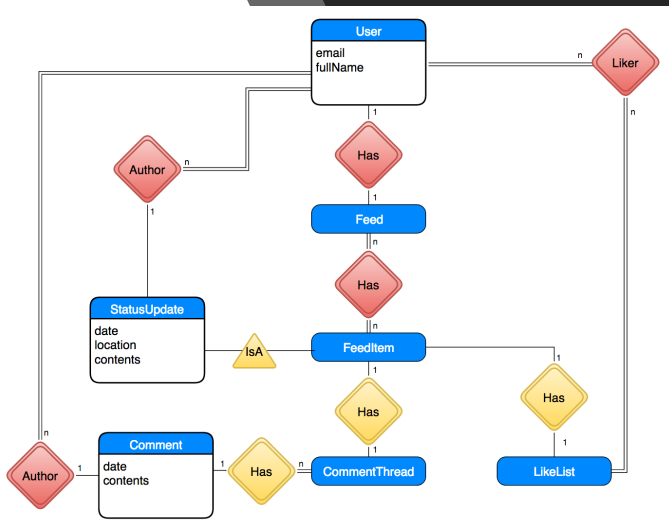

COMPSCI 326 Web Programming

Week 09: ER Diagram Sketches

React

Agenda

- 4:00 – 4:35 ER Diagram Sketches
- 4:35 – 5:10 Team Lightning Data Talks
2 minute presentation on:
 1. 1-2 sentences overviewing your startup's application
 2. 1-2 sentences highlighting the important pieces of data
 3. Overview how your ER diagram captures your applications data
- 5:10-5:15
 - Submit photo of whiteboard to Moodle
 - Erase white boards
 - Return dry-erase markers

Agenda

- 4:00 – 4:35 ER Diagram Sketches
- 4:35 – 5:10 Team Lightning Data Talks
2 minute presentation on:
 1. 1-2 sentences overviewing your startup's application
 2. 1-2 sentences highlighting the important pieces of data
 3. Overview how your ER diagram captures your applications data
- 5:10-5:15
 - Submit photo of whiteboard to Moodle
 - Erase white boards
 - Return dry-erase markers

 Mango

 Nectarine

 Okra

 Pear

Agenda

- 4:00 – 4:35 ER Diagram Sketches
- 4:35 – 5:10 Team Lightning Data Talks
2 minute presentation on:
 1. 1-2 sentences overviewing your startup's application
 2. 1-2 sentences highlighting the important pieces of data
 3. Overview how your ER diagram captures your applications data
- **5:10-5:15**
 - Submit photo of whiteboard to Moodle
 - Erase white boards
 - Return dry-erase markers