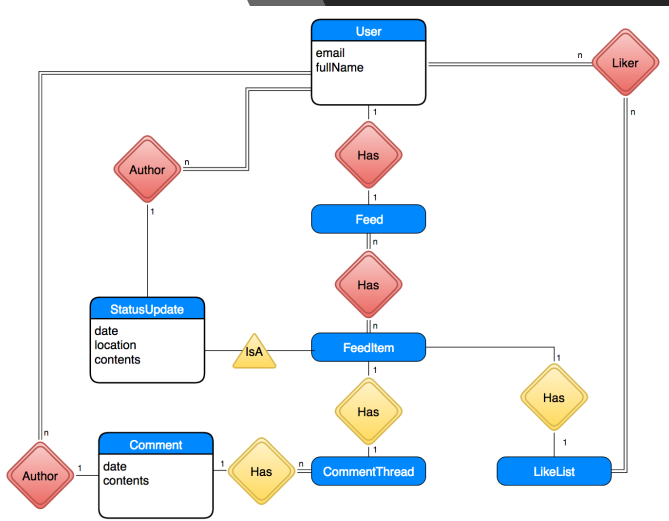

 Elderberry

 Fig

 Guava

 Honeydew

 Iceberg

 Jackfruit

 Kiwi

 Lentils

 Mango

 Nectarine

 Okra

 Pear

Agenda

- 4:00 – 4:35 ER Diagram Sketches
- 4:35 – 5:10 Team Lightning Data Talks
2 minute presentation on:
 1. 1-2 sentences overviewing your startup's application
 2. 1-2 sentences highlighting the important pieces of data
 3. Overview how your ER diagram captures your applications data
- **5:10-5:15**
 - Submit photo of whiteboard to Moodle
 - Erase white boards
 - Return dry-erase markers